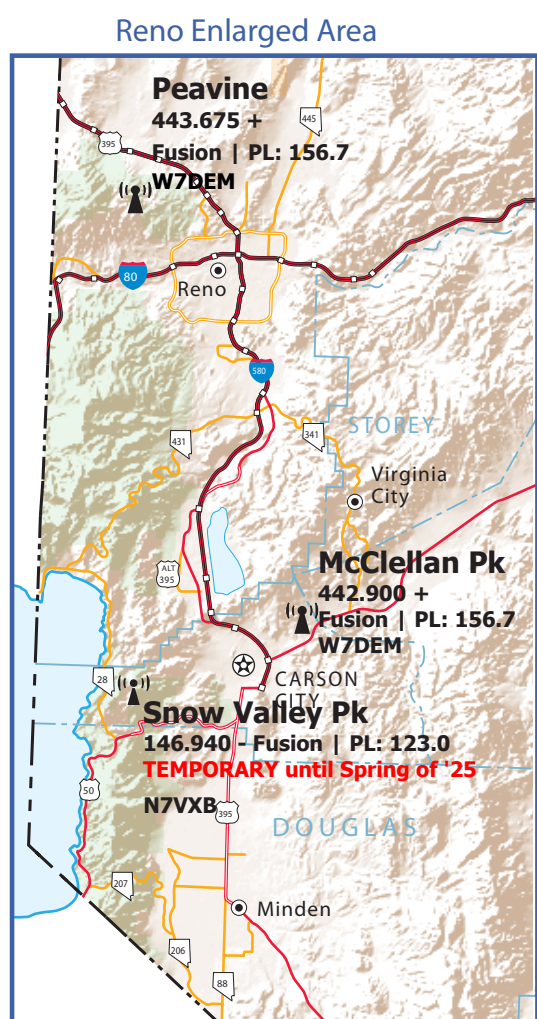

Carson Valley Radio Club System
Fusion Linked Repeater Site Plan
NEVADA ROOM MAIN #21676
 NEVADA-TAC-1 #43209
 NEVADA-TAC-2 #09146
 NEVADA-TAC-3 #09145
 NEVADA-TAC-4 # 09501
 NV-PONY-EXPRESS #09144

JANUARY 2025
 Version 1.0

- FUSION Repeater Site
- Pending Repeater Site
- Future Fusion Site
- Freeway (w/interchange)
- Federal Divided Multilane
- State Multilane
- State Route
- State Boundary
- County Boundary
- Capital City
- County Seat
- U.S. Forest Service
- Military Facility
- Indian Land