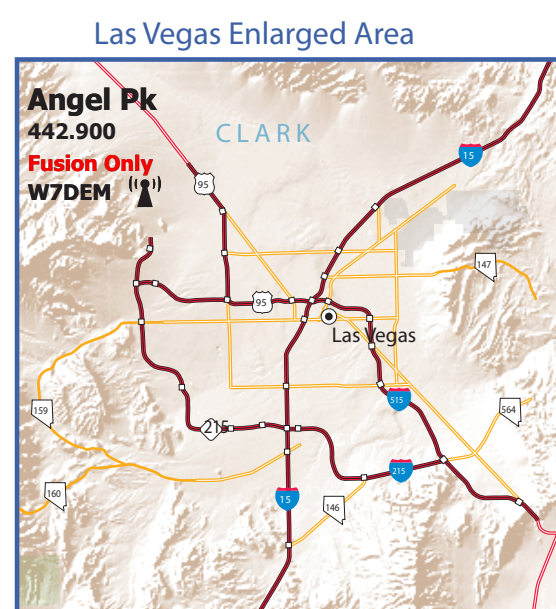

Carson Valley Radio Club System
Fusion Linked Repeater Site Plan
NEVADA ROOM MAIN #21676
 NEVADA-TAC-1 #43209
 NEVADA-TAC-2 #09146
 NEVADA-TAC-3 #09145
 NEVADA-TAC-4 # 09501
 NV-PONY-EXPRESS #09144

JANUARY 2025
 Version 1.0

- FUSION Repeater Site
- Pending Repeater Site
- Future Fusion Site
- Freeway (w/interchange)
- Federal Divided Multilane
- State Multilane
- State Route
- State Boundary
- County Boundary
- Capital City
- County Seat
- U.S. Forest Service
- Military Facility
- Indian Land